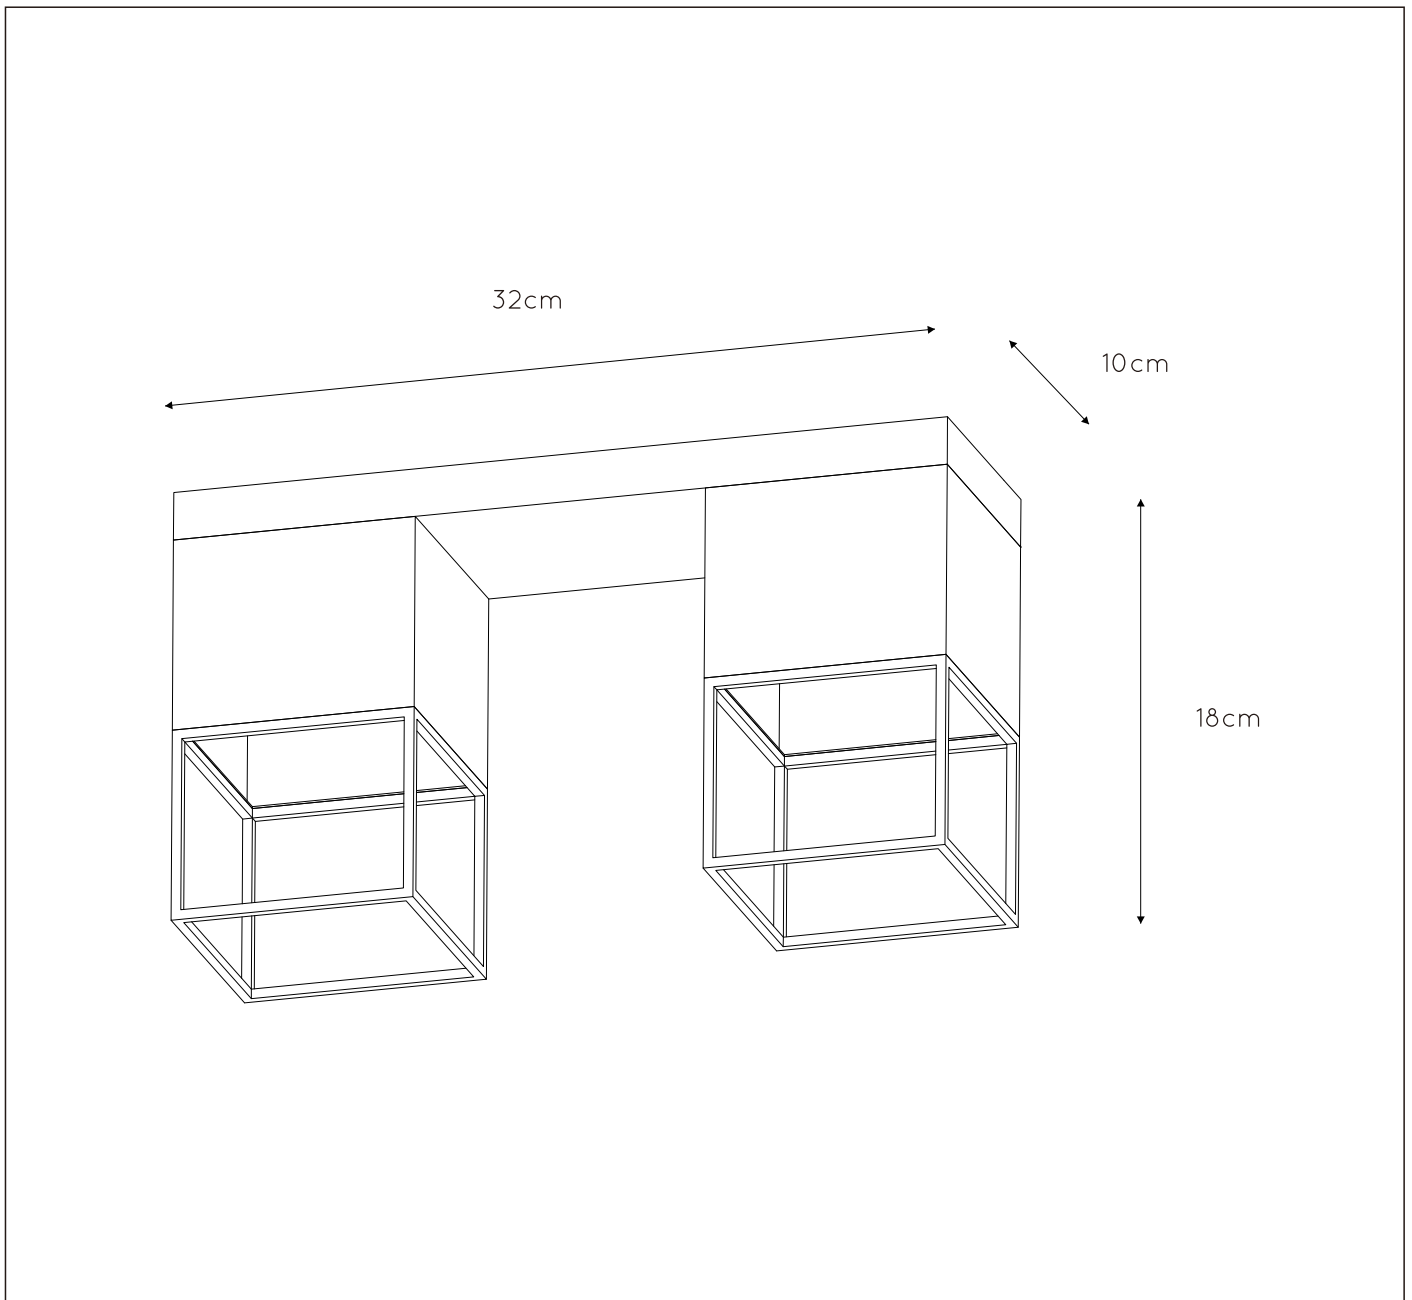

RIXT

Item number : 21120/02/30

EAN CODE : 5411212211057

For more specifications, dimensions please visit

www.lucide.com